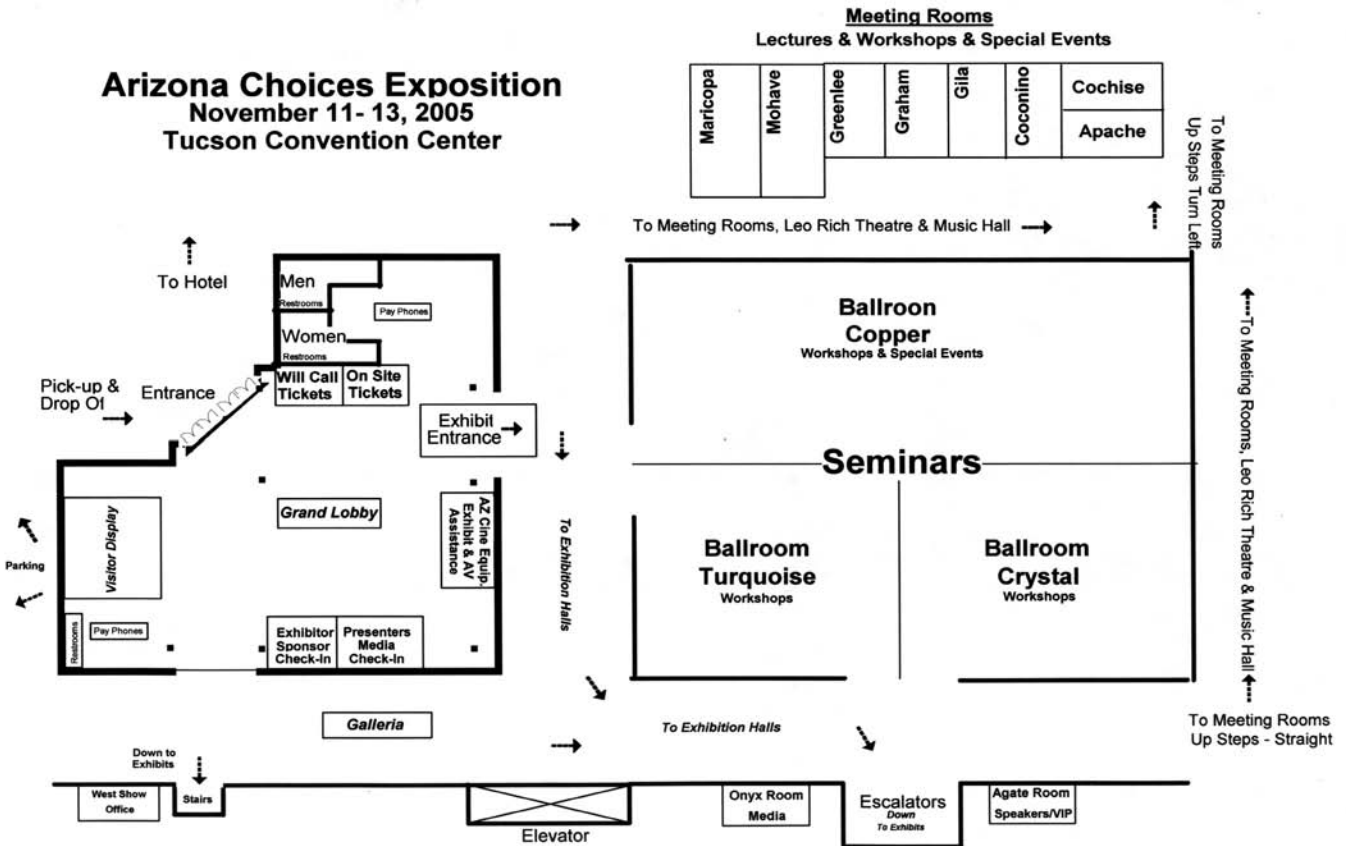

## Directions to the Tucson Convention Center

The Tucson Convention Center is located at 260 South Church, Tucson, AZ

### From Interstate 10

Exit at the Congress/Broadway exit and travel east on Broadway approximately 1.5 miles. Turn right on Church and the TCC is on the right hand side immediately after the pedestrian bridge.

### From East Tucson

Travel west on Broadway. As you approach downtown stay in the left hand lane and merge onto Congress. Travel approximately 1.5 miles on Congress and turn left on Church. Proceed south crossing Broadway, the TCC is on the right hand side immediately after the pedestrian bridge.