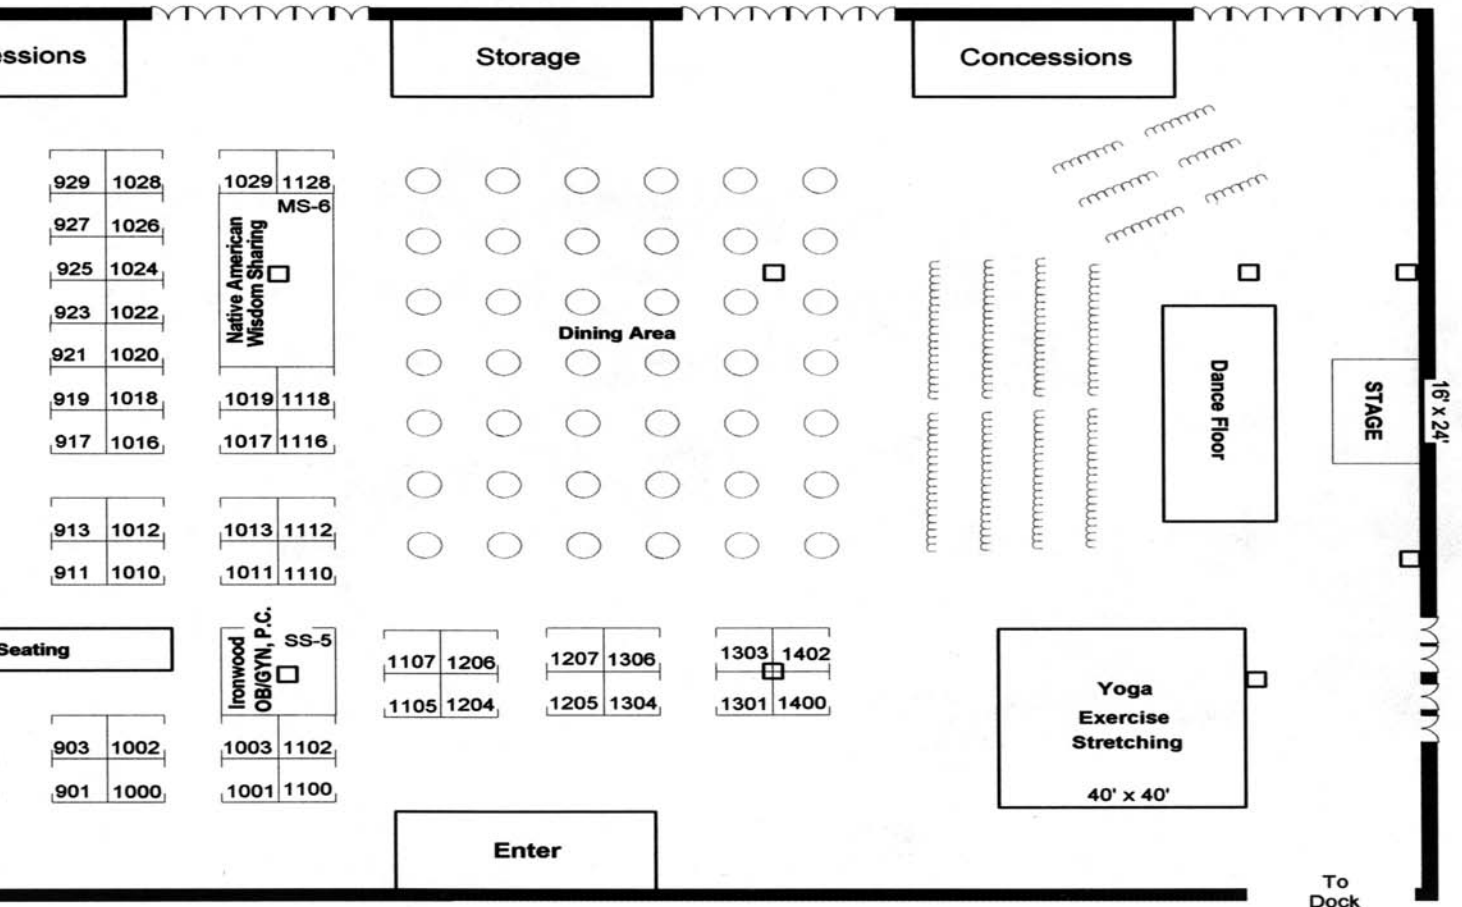

## Directions to the Tucson Convention Center

The Tucson Convention Center is located at 260 South Church, Tucson, AZ

### From Interstate 10

Exit at the Congress/Broadway exit and travel east on Broadway approximately 1.5 miles. Turn right on Church and the TCC is on the right hand side immediately after the pedestrian bridge.

### From East Tucson

Travel west on Broadway. As you approach downtown stay in the left hand lane and merge onto Congress. Travel approximately 1.5 miles on Congress and turn left on Church. Proceed south crossing Broadway, the TCC is on the right hand side immediately after the pedestrian bridge.